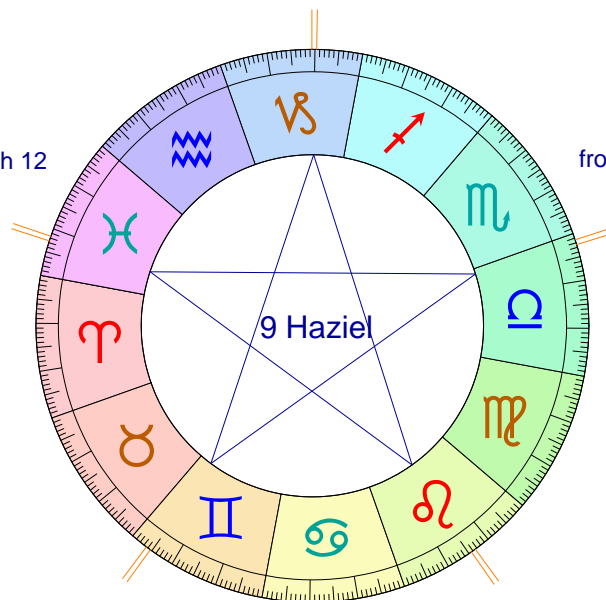

NOSTRADAMUS

Sun: Angelic Periods

Sun: Angelic Periods : Thursday 14.Dec.1503J 12h 00 (11h 41 UT) Julian, 4E50 - 43N47 St REMY-DE-PROVENCE

Rulership (natal) ☉ = 55 Mebahiah ; serving Angel = 36 Menadel

from 31.Dec.2006 10h 56
to 01 10h 29

from 12.Mar.2007 14h 12
to 13 14h 15

from 21.Oct.2007 09h 49
to 22 09h 57

from 25.May.2007 04h 32
to 26 05h 31

from 08.Aug.2007 13h 02
to 09 14h 03

Natal: Ruler of the day= ♋ , Ruler hour / Natal= ♀